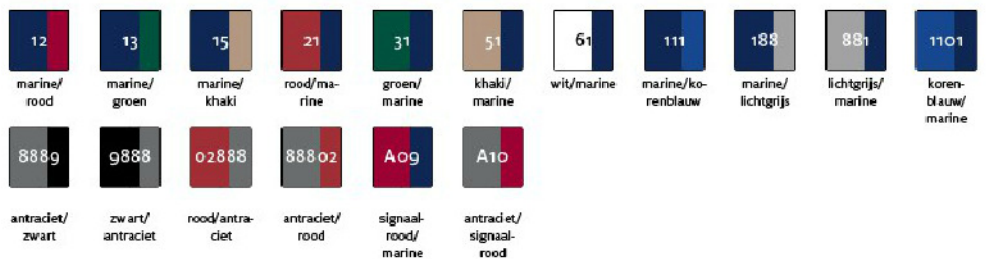

MASCOT® INDUSTRY

MASCOT® IMAGE